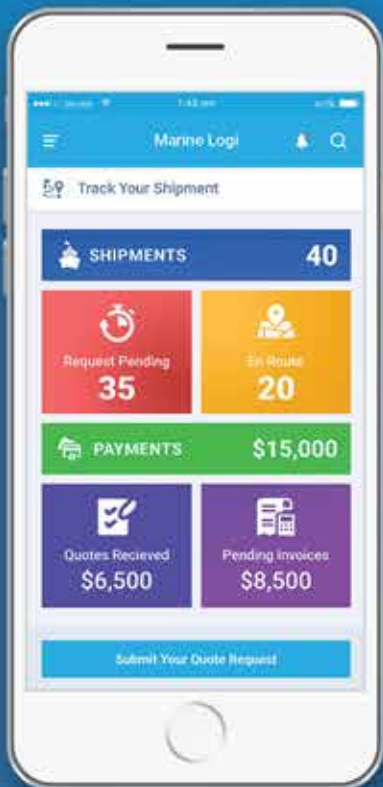

## Download The App Now

A full service one stop app providing the clients inclusive land transport facilities in Japan.

Car Carrier is available on Apple Store for iPhone users and on Google Play Store for Android users.

# MarineLogi

MarineLogi is a customer friendly app that enables a convenient transport of the vehicle from the ports of Japan to anywhere in the world. With constant notifications about your shipment's status all the matters taken care of by our expert team. Get your vehicle transported anywhere in the world with just few clicks.

## Download The App Now

MarineLogi, an app dedicated to ship all kinds of vehicles from the ports of Japan, worldwide.

It cannot get more easier. MarineLogi is an ample and contemporary app with easy to understand process.